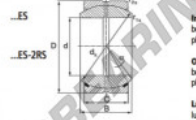

Rotulas GEEW GEZ120-ES-2RS-DURBAL - GEZ120-ES-2RS-DURBAL

<https://www.123rodamiento.es/rodamiento-cojinete/rotulas/geew/gez120-es-2rs-durbal>

GEZ120-ES-2RS

Sliding combination: steel / steel

Lubrication: lubrication required

order number	d	measurement [mm]	C	D
GEZ 120 ES-2RS	120,650	105,562	90,475	187,325

type	inches	measurement [mm]			is	load rating	weight
		r15 min	r25 min	d₁			
GEZ ES / GEZ 120 ES-2RS	4 3/4"	1,0	1,0	130,0	6	3750	11,500

CARACTERÍSTICAS DEL PRODUCTO

Marca	DURBAL
N° Ean13	3663952505602
Diámetro interior	120.65 mm
Diámetro exterior	187.325 mm
Espesor	90.475 mm
Tipo	GEEW
Peso	11500 g
Lubricación	con
Envasado	1

contacto@123rodamiento.es

911 436 830

CRT4 de Lesquin 60 Rue Du Haut De Sainghin 59273 Fretin FRANCE