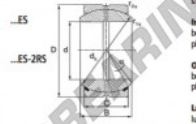

Rotulas GEEW GEZ120-ES-DURBAL - GEZ120-ES-DURBAL

<https://www.123rodamiento.es/rodamiento-cojinete/rotulas/geew/gez120-es-durbal>

GEZ120-ES

Sliding combination: steel / steel

Lubrication: lubrication required

order number	d	measurement [mm]	C	D
GEZ 120 ES	120,650	105,562	90,475	187,325

type	inches	measurement [mm]			load rating	weight	
		r15 min	r25 min	d₁	C₁₀	[kg]	
GEZ ES / GEZ 120 ES-2RS	4.814"	1,0	1,0	130,0	6	3750	11,500

CARACTERÍSTICAS DEL PRODUCTO

Marca	DURBAL
N° Ean13	3663952505619
Diámetro interior	120.65 mm
Diámetro exterior	187.325 mm
Espesor	90.475 mm
Tipo	GEEW
Peso	11500 g
Lubricación	con
Envasado	1

contacto@123rodamiento.es

911 436 830

CRT4 de Lesquin 60 Rue Du Haut De Sainghin 59273 Fretin FRANCE