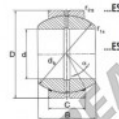

Rotulas GEG GEG35-ES-DURBAL - GEG35-ES-DURBAL

<https://www.123rodamiento.es/rodamiento-cojinete/rotulas/geg/geg35-es-durbal>

GEG35-ES

Sliding combination: steel / steel

Lubrication: lubrication required

order number	measurement [mm]			
type	d	B	C	D
GEG 35 ES	35	35	23	62

type	r1s min	r2s min	d4	$\frac{B}{d}$	load rating C_0 [kN]	weight [kg]
GEG ES / GEG 35 ES-2RS	0,6	1,0	53,0	16	500,0	0,39

CARACTERÍSTICAS DEL PRODUCTO

Marca	DURBAL
N° Ean13	3663952505930
Diámetro interior	35 mm
Diámetro exterior	62 mm
Espesor	23 mm
Tipo	GEG
Peso	390 g
Hilo	NA
Lubricación	con
Envasado	1
Estándar	Ninguna norma

contacto@123rodamiento.es

911 436 830

CRT4 de Lesquin 60 Rue Du Haut De Sainghin 59273 Fretin FRANCE