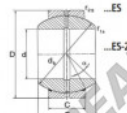

Rotulas GEG GEG40-ES-2RS-DURBAL - GEG40-ES-2RS-DURBAL

<https://www.123rodamiento.es/rodamiento-cojinete/rotulas/geg/geg40-es-2rs-durbal>

GEG40-ES-2RS

Sliding combination: steel / steel

Lubrication: lubrication required

order number	measurement [mm]			
type	d	B	C	D
GEG 40 ES-2RS	40	40	25	68

type	r1s min	r2s min	d4	α [°]	load rating C_0 [kN]	weight [kg]
GEG ES / GEG 40 ES-2RS	0,6	1,0	60,0	17	640,0	0,52

CARACTERÍSTICAS DEL PRODUCTO

Marca	DURBAL
N° Ean13	3663952505978
Diámetro interior	40 mm
Diámetro exterior	68 mm
Espesor	25 mm
Tipo	-
Peso	520 g
Hilo	-
Lubricación	-
Envasado	-
Estándar	-

contacto@123rodamiento.es

911 436 830

CRT4 de Lesquin 60 Rue Du Haut De Sainghin 59273 Fretin FRANCE