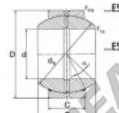

Rotulas GEG GEG45-ES-DURBAL - DGEG45-ES-DURBAL

<https://www.123rodamiento.es/rodamiento-cojinete/rotulas/geg/dgeg45-es-durbal>

GEG45-ES

Sliding combination: steel / steel

Lubrication: lubrication required

order number	type	measurement [mm]			
		d	B	C	D
GEG 45 ES		45	43	28	75

type	r1s min	r2s min	d4	α [°]	load rating C_0 [kN]	weight [kg]
GEG ES / GEG 45 ES-2RS	0,6	1,0	66,0	15	780,0	0,68

CARACTERÍSTICAS DEL PRODUCTO

Marca	DURBAL
N° Ean13	3663952505992
Diámetro interior	45 mm
Diámetro exterior	75 mm
Espesor	28 mm
Tipo	GEG
Peso	680 g
Hilo	NA
Lubricación	con
Envasado	1
Estándar	Ninguna norma

contacto@123rodamiento.es

911 436 830

CRT4 de Lesquin 60 Rue Du Haut De Sainghin 59273 Fretin FRANCE