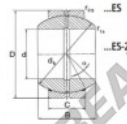

Rotulas GEG

GEG80-ES-2RS-DURBAL - DGEG80-ES-2RS-DURBAL

<https://www.123rodamiento.es/rodamiento-cojinete/rotulas/geg/dgeg80-es-2rs-durbal>

GEG80-ES-2RS

Sliding combination: steel / steel

Lubrication: lubrication required

order number	measurement [mm]			
type	d	B	C	D
GEG 80 ES-2RS	80	75	50	130

type	r1s min	r2s min	d4	α [°]	load rating C_0 [kN]	weight [kg]
GEG ES / GEG 80 ES-2RS	1,0	1,0	115,0	14	2450,0	3,50

CARACTERÍSTICAS DEL PRODUCTO

Marca	DURBAL
N° Ean13	3663952506166
Diámetro interior	80 mm
Diámetro exterior	130 mm
Espesor	50 mm
Tipo	GEG
Peso	3500 g
Hilo	NA
Lubricación	con
Envasado	1
Estándar	Ninguna norma

contacto@123rodamiento.es

911 436 830

CRT4 de Lesquin 60 Rue Du Haut De Sainghin 59273 Fretin FRANCE