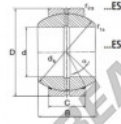

Rotulas GEG GEG120-ES-DURBAL - GEG120-ES-DURBAL

<https://www.123rodamiento.es/rodamiento-cojinete/rotulas/geg/geg120-es-durbal>

GEG120-ES

Sliding combination: steel / steel

Lubrication: lubrication required

order number	measurement [mm]			
type	d	B	C	D
GEG 120 ES	120	115	70	210

type	r1s min	r2s min	d4	$\frac{B}{d}$	load rating C_0 [kN]	weight [kg]
GEG ES / GEG 120 ES-2RS	1,0	1,0	180,0	16	5400,0	15,00

CARACTERÍSTICAS DEL PRODUCTO

Marca	DURBAL
N° Ean13	3663952506333
Diámetro interior	120 mm
Diámetro exterior	210 mm
Espesor	70 mm
Tipo	GEG
Peso	15000 g
Hilo	NA
Lubricación	con
Envasado	1
Estándar	Ninguna norma

contacto@123rodamiento.es

911 436 830

CRT4 de Lesquin 60 Rue Du Haut De Sainghin 59273 Fretin FRANCE