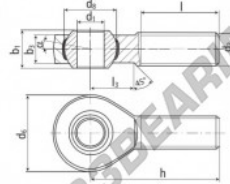

Rotulas SA BEM08-60-501-DURBAL - BEM08-60-501-DURBAL

<https://www.123rodamiento.es/rodamiento-cojinete/rotulas/sa/bem08-60-501-durbal>

BEM08-60-501

**DURBAL® heavy-duty rod ends
with integral spherical
plain bearing in stainless steel**

race:
nylon / teflon / glass fibre compound

tolerances:
see page 10

order number		measurements [mm]		measurements [mm]		measurements [mm]	
type	right-hand thread / left-hand thread	d₁	d₂	d₃	d₄	b₁	b₂
BEM 08 -60	-501	8	M 8	24	15,82	12	9,0
measurements [mm]		weight		basic load rating		dyn. stat.	
type	h	l	l₃	α₁ [°]	α₂ [°]	C	C₀
BEM 08	42	25	15	14,5	7,5	0,038	4280 8800

CARACTERÍSTICAS DEL PRODUCTO

Marca	DURBAL
Nº Ean13	3663952509709
Diámetro interior	8 mm
Diámetro exterior	24 mm
Espesor	12 mm
Tipo	SA
Peso	38 g
Hilo	Rosca derecha
Lubricación	sin
Envasado	1

contacto@123rodamiento.es

911 436 830

CRT4 de Lesquin 60 Rue Du Haut De Sainghin 59273 Fretin FRANCE