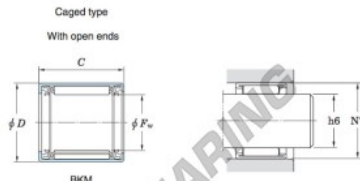

## Rodamiento de agujas BKM304030JU-JTEKT - BKM304030JU-JTEKT

<https://www.123rodamiento.es/rodamiento-cojinete/rodamiento-agujas/agujas/bkm304030ju-jtekt>

Drawn cup needle roller bearings 

Boundary dimensions (mm)				Basic load ratings (kN)		Limiting speeds (min <sup>-1</sup> )		Bearing No. <sup>2)</sup>	
F <sub>w</sub>	D	C	b min.	C <sub>10</sub>	C <sub>90</sub>	Oil lub.		Caged type	
								With open ends	With closed end
30	40	30	—	30.8	49.3	6 600 <sup>1)</sup>		BKM304030JU	

Full complement type		Recommended dimensions (mm)				Refer. Mass (g)	
With open ends	With closed end	Shaft dia. (φ6) min.	max.	Housing bore dia. (N7) min.	max.	With open ends	With closed end
—	—	29.987	30.000	39.967	39.992	77	—

### CARACTERÍSTICAS DEL PRODUCTO

Marca	JTEKT
N° Ean13	3663952472010
Diámetro interior	30 mm
Diámetro interior	1.181" inch
Diámetro exterior	40 mm
Diámetro exterior	1.575" inch
Espesor	30 mm
Espesor	1.181" inch
Peso	77 g
Envasado	1