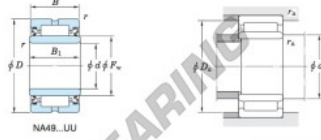

Rodamiento de agujas NA4900UU-JTEKT - NA4900UU-JTEKT

<https://www.123rodamiento.es/rodamiento-cojinete/rodamiento-agujas/agujas/na4900uu-jtekt>

Machined ring needle roller bearings **Koyo**
F_W 29 – 37 mm

With inner ring

Boundary dimensions (mm)				Basic load ratings (kN)		Limiting speeds¹⁾ (min⁻¹)		Bearing No. Without inner ring
F_w	d	D	B	C_r	C₁₀	Oil lub.	Without inner ring	
14	10	22	13	7.5	7.7	14 000	—	
Mounting dimensions (mm)				(Refer.) Mass (kg)		(Refer.) Applicable inner ring No.		
With inner ring				Without inner ring	With inner ring	No.		
NA4900UU				12	20	0.025	IRM101414	

CARACTERÍSTICAS DEL PRODUCTO

Marca	JTEKT
Nº Ean13	3663952477770
Diámetro interior	10 mm
Diámetro exterior	22 mm
Espesor	13 mm
Peso	25 g
Envasado	1

contacto@123rodamiento.es

911 436 830

CRT4 de Lesquin 60 Rue Du Haut De Sainghin 59273 Fretin FRANCE