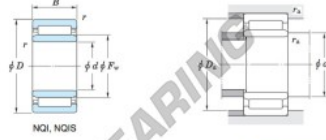

Rodamiento rodillos NQI22-16-JTEKT - NQI22-16-JTEKT

<https://www.123rodamiento.es/rodamiento-cojinete/rodamiento-rodillos/rodillos/nqi22-16-jtekt>

Machined ring needle roller bearings **Koyo**
F_W 29 ~ 37 mm

With inner ring

Boundary dimensions (mm)				Basic load ratings (kN)		Limiting speeds¹⁾ (min⁻¹)		Bearing No.	
F_w	d	D	B	C_r	C_{0r}	Oil lub.	Without inner ring	Without inner ring	
26	22	34	16	14.1	24.2	18 000	—	—	
Mounting dimensions (mm)				(Refer.) Mass (kg)		(Refer.) Applicable inner ring No.			
With inner ring				Without inner ring	With inner ring				
NQI22/16				24	32	0.037	0.056	—	

CARACTERÍSTICAS DEL PRODUCTO

Marca	JTEKT
Nº Ean13	3663952482477
Diámetro interior	22 mm
Diámetro exterior	34 mm
Espesor	16 mm
Peso	56 g
Envasado	1

contacto@123rodamiento.es

911 436 830

CRT4 de Lesquin 60 Rue Du Haut De Sainghin 59273 Fretin FRANCE