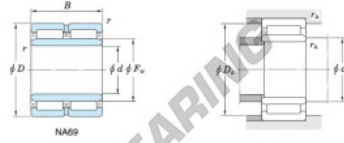

Rodamiento rodillos NA6905-JTEKT - NA6905-JTEKT

<https://www.123rodamiento.es/rodamiento-cojinete/rodamiento-rodillos/rodillos/na6905-jtekt>

Machined ring needle roller bearings Koyo
F_w 29 – 37 mm

With inner ring

Boundary dimensions (mm)				Basic load ratings (kN)			Limiting speeds¹⁾ (min⁻¹)		Bearing No.
F_w	d	D	B	C_r	C_{10r}	Oil lub.	Grease lub.	Without inner ring	
30	25	42	30	40.1	60.7	15 000		—	
Mounting dimensions (mm)				(Refer.) Mass (kg)		(Refer.) Applicable inner ring No.			
With inner ring				Without inner ring	With inner ring				
	d₄	D₄	r_s	0.112	0.162	IRM253030			
	max.	max.	max.						
	NA6905	27	40	0.3					

CARACTERÍSTICAS DEL PRODUCTO

Marca	JTEKT
Nº Ean13	3663952482750
Diámetro interior	25 mm
Diámetro exterior	42 mm
Espesor	30 mm
Peso	162 g
Envasado	1

contacto@123rodamiento.es

911 436 830

CRT4 de Lesquin 60 Rue Du Haut De Sainghin 59273 Fretin FRANCE