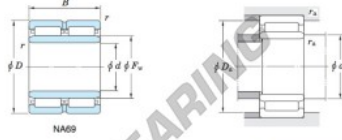

Rodamiento rodillos NA6907-JTEKT - NA6907-JTEKT

<https://www.123rodamiento.es/rodamiento-cojinete/rodamiento-rodillos/rodillos/na6907-jtekt>

Machined ring needle roller bearings **Koyo**
F_W 29 – 37 mm

With inner ring

Boundary dimensions (mm)				Basic load ratings (kN)			Limiting speeds¹⁾ (min⁻¹)		Bearing No.
F_w	d	D	B	C_r	C_{0r}	Oil lub.	Grease lub.	Without inner ring	
42	35	55	36	51.4	85.1	11 000		—	
Mounting dimensions (mm)				(Refer.) Mass (kg)		(Refer.) Applicable inner ring No.			
With inner ring				Without inner ring	With inner ring				
NA6907				0.182	0.297	IRM354236			

CARACTERÍSTICAS DEL PRODUCTO

Marca	JTEKT
Nº Ean13	3663952483184
Diámetro interior	35 mm
Diámetro exterior	55 mm
Espesor	36 mm
Peso	297 g
Envasado	1

contacto@123rodamiento.es

911 436 830

CRT4 de Lesquin 60 Rue Du Haut De Sainghin 59273 Fretin FRANCE