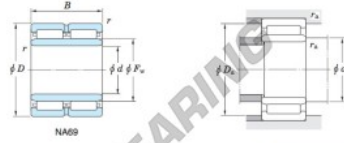

Rodamiento rodillos NA6909-JTEKT - NA6909-JTEKT

<https://www.123rodamiento.es/rodamiento-cojinete/rodamiento-rodillos/rodillos/na6909-jtekt>

Machined ring needle roller bearings Koyo
F_W 29 – 37 mm

With inner ring

Boundary dimensions (mm)				Basic load ratings (kN)			Limiting speeds¹⁾ (min⁻¹)		Bearing No.	
F_w	d	D	B	B₁	C_r	C₁₀	Oil lub.	Without inner ring		
52	45	68	40	—	0.6	70.7	127.0	8 800	—	
Mounting dimensions (mm)				Inner Mass (kg)		Applicable inner ring No.				
With inner ring				Without inner ring	With inner ring					
NA6909				49	64	0.6	0.334	0.496	IRM455240	

CARACTERÍSTICAS DEL PRODUCTO

Marca	JTEKT
Nº Ean13	3663952483443
Diámetro interior	45 mm
Diámetro exterior	68 mm
Espesor	40 mm
Peso	496 g
Envasado	1

contacto@123rodamiento.es

911 436 830

CRT4 de Lesquin 60 Rue Du Haut De Sainghin 59273 Fretin FRANCE