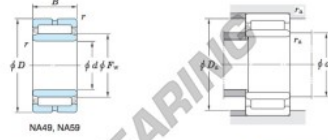

Rodamiento rodillos NA4910R-JTEKT - NA4910R-JTEKT

<https://www.123rodamiento.es/rodamiento-cojinete/rodamiento-rodillos/rodillos/na4910r-jtekt>

Machined ring needle roller bearings **Koyo**
F_W 29 – 37 mm

With inner ring

Boundary dimensions (mm)					Basic load ratings (kN)			Limiting speeds¹⁾ (min⁻¹)		Bearing No.		
F_w	d	D	B	B₁	r	C_r	C₁₀	Oil lub.	Grease lub.	Without inner ring	With inner ring	
58	50	72	22		0.5	48.0	80.0	7 900		—	—	
					Mounting dimensions (mm)			(Refer.) Mass (kg)		(Refer.) Applicable inner ring No.		
					With inner ring	d_i	D_e	r_a	Without inner ring	With inner ring		
					max.	max.	max.					
					NA4910R	54	68	0.5	0.172	0.276	IRM505822	

CARACTERÍSTICAS DEL PRODUCTO

Marca	JTEKT
Nº Ean13	3663952483559
Diámetro interior	50 mm
Diámetro exterior	72 mm
Espesor	22 mm
Peso	276 g
Envasado	1

contacto@123rodamiento.es

911 436 830

CRT4 de Lesquin 60 Rue Du Haut De Sainghin 59273 Fretin FRANCE