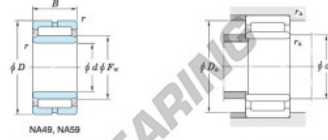

Rodamiento rodillos NA5912-JTEKT - NA5912-JTEKT

<https://www.123rodamiento.es/rodamiento-cojinete/rodamiento-rodillos/rodillos/na5912-jtekt>

Machined ring needle roller bearings **Koyo**
F_W 29 ~ 37 mm

With inner ring

Boundary dimensions (mm)				Basic load ratings (kN)		Limiting speeds¹⁾ (min⁻¹)		Bearing No. Without inner ring
F_w	d	D	B	C_r	C_{0r}	Oil lub.	Without inner ring	
68	60	85	34	79.2	150.0	6 800	—	
Mounting dimensions (mm)				(Refer.) Mass (kg)		(Refer.) Applicable inner ring No.		
With inner ring				d₁ max.	D₁ max.	r₁ max.	Without inner ring	With inner ring
NA5912				65	80	1	0.380	0.587

CARACTERÍSTICAS DEL PRODUCTO

Marca	JTEKT
Nº Ean13	3663952483757
Diámetro interior	60 mm
Diámetro exterior	85 mm
Espesor	34 mm
Peso	587 g
Envasado	1

contacto@123rodamiento.es

911 436 830

CRT4 de Lesquin 60 Rue Du Haut De Sainghin 59273 Fretin FRANCE