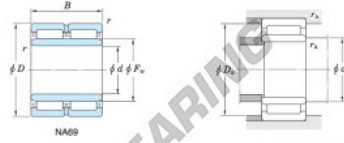

Rodamiento rodillos NA6915-JTEKT - NA6915-JTEKT

<https://www.123rodamiento.es/rodamiento-cojinete/rodamiento-rodillos/rodillos/na6915-jtekt>

Machined ring needle roller bearings
F_W 29 – 37 mm

With inner ring

Boundary dimensions (mm)				Basic load ratings (kN)		Limiting speeds¹⁾ (min⁻¹)		Bearing No.
F_w	d	D	B	C_r	C_{0r}	Oil lub.	Without inner ring	
85	75	105	54	135.0	283.0	5 400	—	
Mounting dimensions (mm)				[Refer.] Mass (kg)		[Refer.] Applicable inner ring No.		
With inner ring				Without inner ring	With inner ring			
NA6915				0.866	1.44	IRM758554		

CARACTERÍSTICAS DEL PRODUCTO

Marca	JTEKT
Nº Ean13	3663952483955
Diámetro interior	75 mm
Diámetro exterior	105 mm
Espesor	54 mm
Peso	1440 g
Envasado	1

contacto@123rodamiento.es

911 436 830

CRT4 de Lesquin 60 Rue Du Haut De Sainghin 59273 Fretin FRANCE