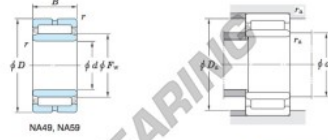

Rodamiento rodillos NA5916-JTEKT - NA5916-JTEKT

<https://www.123rodamiento.es/rodamiento-cojinete/rodamiento-rodillos/rodillos/na5916-jtekt>

Machined ring needle roller bearings
F_W 29 ~ 37 mm

With inner ring

Boundary dimensions (mm)				Basic load ratings (kN)		Limiting speeds¹⁾ (min⁻¹)		Bearing No.	
F_w	d	D	B	C_r	C_{10r}	Oil lub.	Without inner ring	Without inner ring	
90	80	110	40	114.0	232.0	5 100	—	—	
Mounting dimensions (mm)				(Refer.) Mass (kg)		(Refer.) Applicable inner ring No.			
With inner ring				d_i	D_e	r_a	Without inner ring	With inner ring	
NA5916				85	105	1	0.681	1.39	IRM809040

CARACTERÍSTICAS DEL PRODUCTO

Marca	JTEKT
Nº Ean13	3663952483993
Diámetro interior	80 mm
Diámetro exterior	110 mm
Espesor	40 mm
Peso	1090 g
Envasado	1

contacto@123rodamiento.es

911 436 830

CRT4 de Lesquin 60 Rue Du Haut De Sainghin 59273 Fretin FRANCE