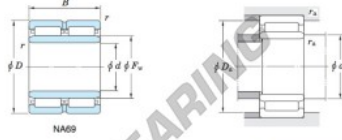

Rodamiento rodillos NA6916-JTEKT - NA6916-JTEKT

<https://www.123rodamiento.es/rodamiento-cojinete/rodamiento-rodillos/rodillos/na6916-jtekt>

Machined ring needle roller bearings **Koyo**
F_W 29 ~ 37 mm

With inner ring

Boundary dimensions (mm)				Basic load ratings (kN)		Limiting speeds¹⁾ (min⁻¹)		Bearing No. Without inner ring	
F_w	d	D	B	C_r	C₁₀	Oil lub.			
90	80	110	54	140.0	304.0	5 100		—	
Mounting dimensions (mm)				(Refer.) Mass (kg)		(Refer.) Applicable inner ring No.			
With inner ring				d₂ min.	D₂ max.	r₂ max.	Without inner ring	With inner ring	
NA6916				85	105	1	0.916	1.46	IRM809054

CARACTERÍSTICAS DEL PRODUCTO

Marca	JTEKT
Nº Ean13	3663952484013
Diámetro interior	80 mm
Diámetro exterior	110 mm
Espesor	54 mm
Peso	1460 g
Envasado	1

contacto@123rodamiento.es

911 436 830

CRT4 de Lesquin 60 Rue Du Haut De Sainghin 59273 Fretin FRANCE