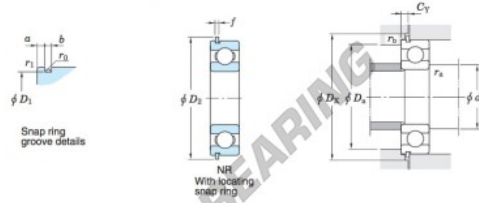

Rodamiento de bolas una hilera 6301-NR-JTEKT - 6301-NR-JTEKT

<https://www.123rodamiento.es/rodamiento-cojinete/rodamiento-bola/una-hilera/6301-nr-jtekt>

Single-row deep groove ball bearings ————— **Koyo**
snap ring groove type
locating snap ring type

Boundary dimensions (mm)				Basic load ratings (kN)			Factor		Limiting speeds (min ⁻¹)		Bearing No.		
d	D	B	r ₁	C ₁₀	C ₉₀	f _s	Grease lub.	Oil lub.	With snap ring groove	With locating snap ring	D ₁ max.		
12	37	12	1	9.70	4.20	11.1	20 000	25 000			34.77	6301NR	

Dimensions of snap ring groove (mm)			Dimensions of locating snap ring (mm)		Mounting dimensions (mm)							(Refer.) Mass (kg)	(Refer.) Bearing No.		
a	b	r ₀	D ₂	f	d ₄	D ₄	D ₃	C _γ	r _a	r _s	max.	max.	max.	max.	max.
2.06	1.5	0.4	41.3	1.07	17	32	42	2.92	1	0.5	0.060				6301N