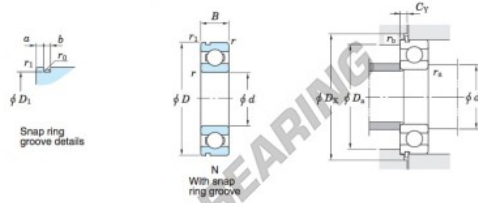

Rodamiento de bolas una hilera 6206-N-JTEKT - 6206-N-JTEKT

<https://www.123rodamiento.es/rodamiento-cojinete/rodamiento-bola/una-hilera/6206-n-jtekt>

Single-row deep groove ball bearings — Koyo snap ring groove type locating snap ring type

Boundary dimensions (mm)					Basic load ratings (kN)			Factor		Limiting speeds (min ⁻¹)		Bearing No.		D ₁ max.
d	D	B	r	r ₁	C ₁₀	C ₉₀	f _s	Grease lub.	Oil lub.	With snap ring groove	With locating snap ring			
30	62	16	1	0.5	19.5	11.3	13.9	11 000	13 000	6206N		59.61		

Dimensions of snap ring groove (mm)			Dimensions of locating snap ring (mm)		Mounting dimensions (mm)						(Refer.) Mass (kg)	(Refer.) Bearing No.
a	b	r ₀	D ₂	f	d _{2a}	D _{2a}	D _{2c}	C _γ	r _a	r _b		
max.	±0.15	max.	max.	±0.05	min.	max.	min.	max.	max.	max.	0.199	6206N
3.28	2.05	0.6	67.7	1.65	35	57	68.5	4.67	1	0.5		