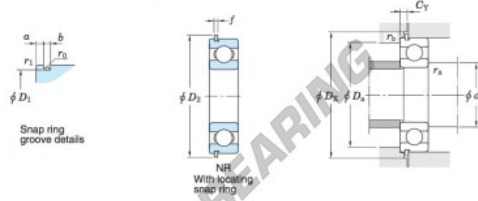

Rodamiento de bolas una hilera 60-32-NR-JTEKT - 60-32-NR-JTEKT

<https://www.123rodamiento.es/rodamiento-cojinete/rodamiento-bola/una-hilera/60-32-nr-jtekt>

Single-row deep groove ball bearings ————— **Koyo**
snap ring groove type
locating snap ring type

Boundary dimensions (mm)				Basic load ratings (kN)			Factor		Limiting speeds (min ⁻¹)		Bearing No.		
d	D	B	r	C	C _{10r}	f ₀	Grease lub.	Oil lub.	With snap ring groove	With locating snap ring	D ₁ max.		
32	58	13	1	15.0	9.15	14.5	12 000	14 000		60/32NR	55.6		

Dimensions of snap ring groove (mm)			Dimensions of locating snap ring (mm)		Mounting dimensions (mm)							(Refer.) Mass (kg)	(Refer.) Bearing No.
a	b	r ₀	D ₂	f	d ₄	D ₄	D ₂	C _γ	r ₄	r ₃	Mass	Bearing No.	
2.08	1.5	0.4	63.7	1.07	37	53	64.5	2.9	1	0.5	0.127	60/32N	