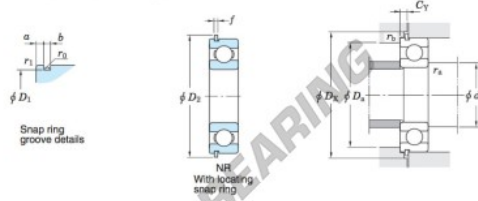

Rodamiento de bolas una hilera 60-32-NR-JTEKT - 60-32-NR-JTEKT

<https://www.123rodamiento.es/rodamiento-cojinete/rodamiento-bola/una-hilera/60-32-nr-jtekt>

Single-row deep groove ball bearings ———— **Koyo**
snap ring groove type
locating snap ring type

Boundary dimensions (mm)				Basic load ratings (kN)			Factor		Limiting speeds (min ⁻¹)		Bearing No.		
d	D	B	r	C	C _{10r}	f ₀	Grease lub.	Oil lub.	With snap ring groove	With locating snap ring	D ₁ max.		
32	58	13	1	15.0	9.15	14.5	12 000	14 000		60/32NR	55.6		

Dimensions of snap ring groove (mm)			Dimensions of locating snap ring (mm)		Mounting dimensions (mm)						(Refer.) Mass (kg)	(Refer.) Bearing No.
a	b	r ₀	D ₂	f	d _s	D _s	D _x	C _r	r _a	r _b		
max.	±0.15	max.	max.	±0.05	max.	max.	min.	max.	max.	max.		
2.08	1.5	0.4	63.7	1.07	37	53	64.5	2.9	1	0.5	0.127	60/32N